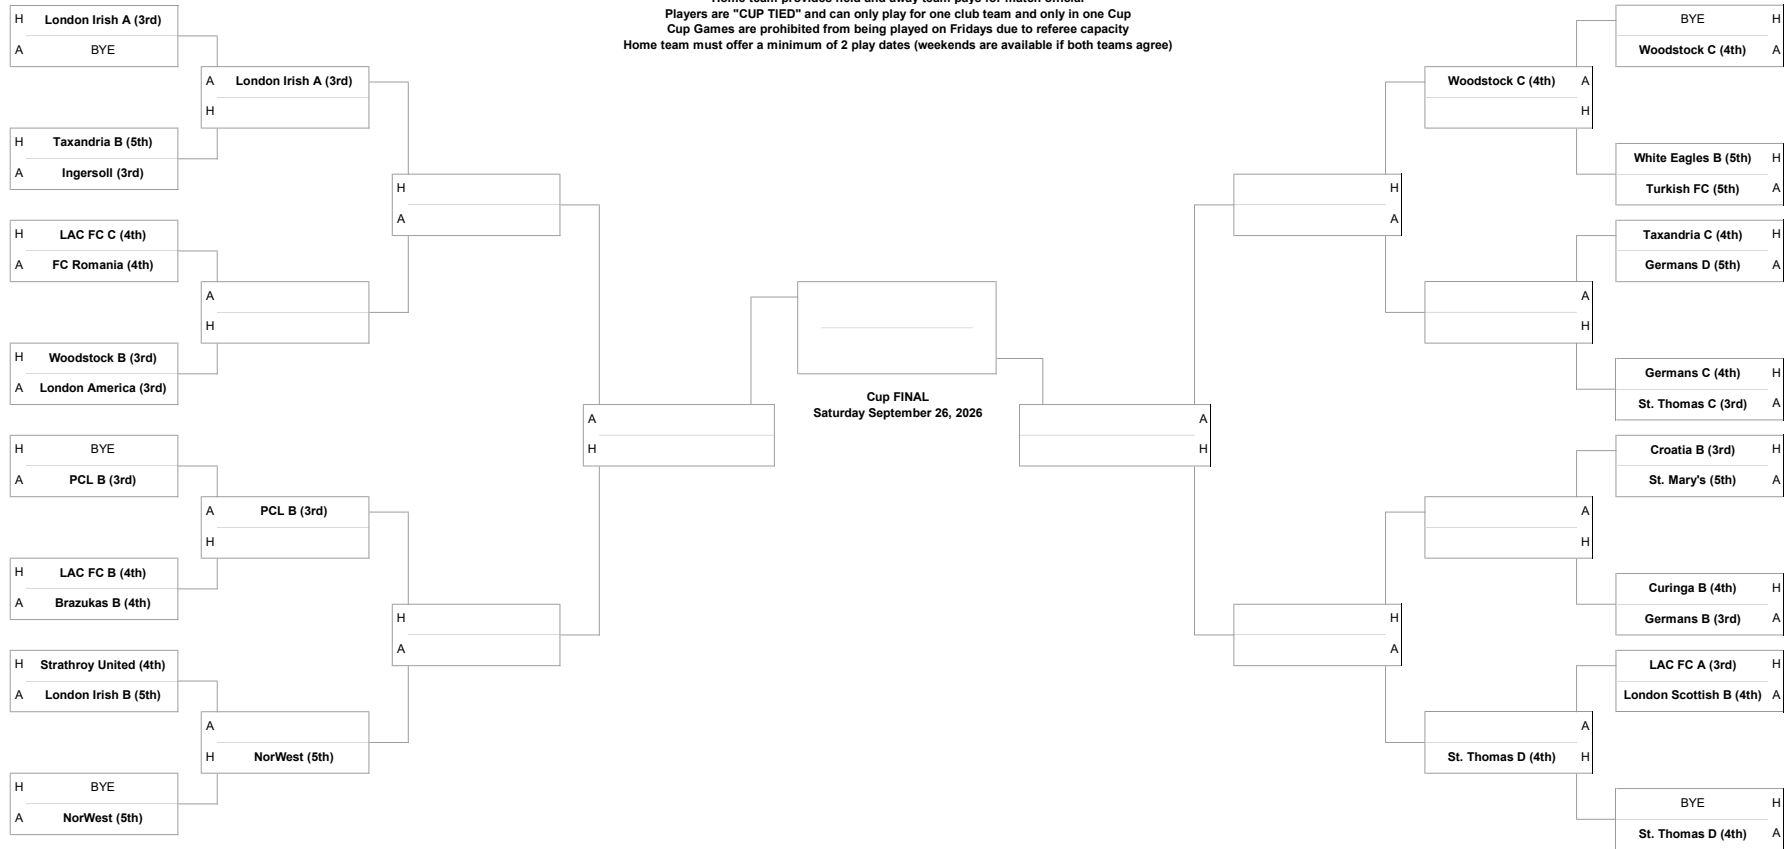

# MMSL - 2026 Wilbur Cup

League will cover match official costs for Semifinals and Finals  
 Home team provides field and away team pays for match official  
 Players are "CUP TIED" and can only play for one club team and only in one Cup  
 Cup Games are prohibited from being played on Fridays due to referee capacity  
 Home team must offer a minimum of 2 play dates (weekends are available if both teams agree)

Round 1 - Play by Jun 6  
 Submit play day to league  
 by May 1

Round 2 - Play by July 4  
 Submit play day to league  
 by June 9

Quarters - Play by Aug 1  
 Submit play day to league  
 by July 7

Semis - Play by Sept 6  
 Submit play day to  
 league by Aug 9