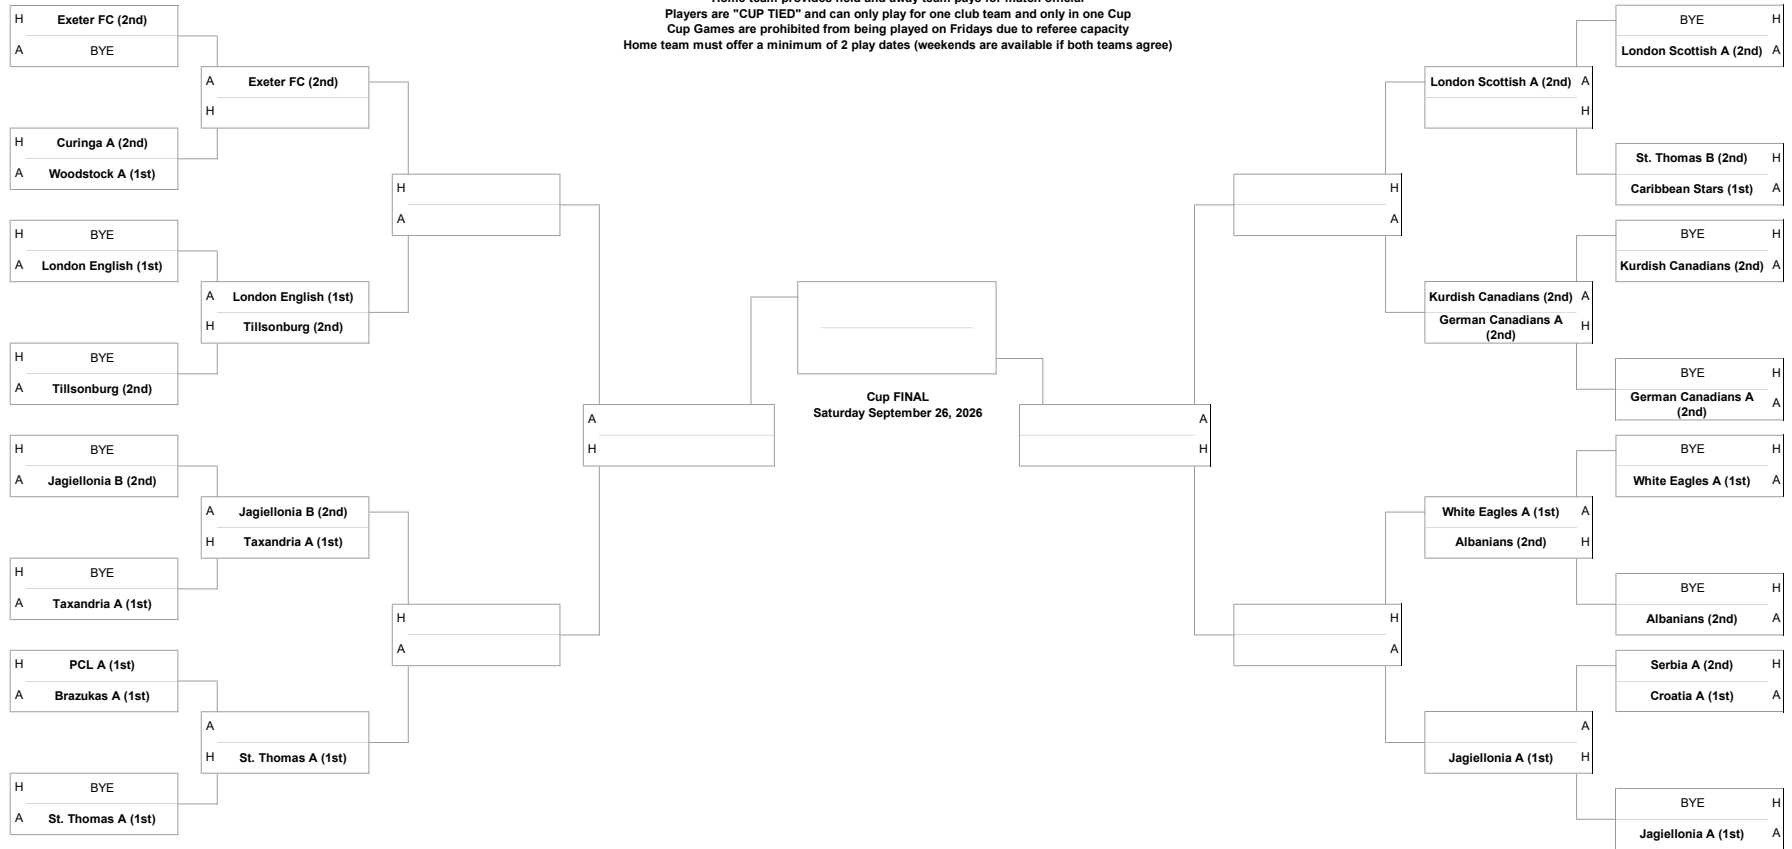

MMSL - 2026 Belle Cup

League will cover match official costs for Semifinals and Finals
 Home team provides field and away team pays for match official
 Players are "CUP TIED" and can only play for one club team and only in one Cup
 Cup Games are prohibited from being played on Fridays due to referee capacity
 Home team must offer a minimum of 2 play dates (weekends are available if both teams agree)

Round 1 - Play by Jun 6
 Submit play day to league
 by May 1

Round 2 - Play by July 4
 Submit play day to league
 by June 9

Quarters - Play by Aug 1
 Submit play day to league
 by July 7

Semis - Play by Sept 6
 Submit play day to
 league by Aug 9